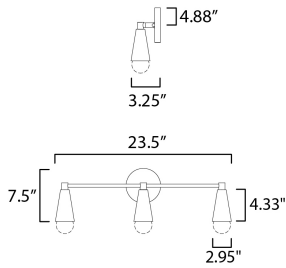

PRODUCT DESCRIPTION

A classic mid-century look, the Lovell collection features two sizes of sputnik chandeliers and streamlined sconces perfect for bath vanity applications. Available in a Black/Satin Brass finish combination. Light bulbs nest inside the metal cones to become an element of the design.

MEASUREMENTS

DIMENSION : 24" W x 9" H x 4" Ext
BACK PLATE : 4.75" W x 0.75" H x 6.5" HCO
HANGING WEIGHT : 2.25 lb

LAMPING

INPUT VOLTAGE : 120V
LUMENS : 2,700 Rated (1,890 Del.)
BULB : 3 x 9W LED E26 Medium , 27W Total
BULB INCLUDED : (Included)
DIMMABLE : Y
CRI : 90 CRI
COLOR_TEMP : 3000K
LIGHTING_DIRECTION : Up/Down

FINISHES OPTION

Black / Satin Brass (BKSBR)

MATERIAL

Steel

RATINGS

ULDamp Location
JA8 Bulb InADA

ADDITIONAL

INSTALL UP/DOWN: Up/Down
OPERATING TEMPERATURE:
-20°C (-4°F), 40°C (104°F)

Always consult a qualified electrician before installing any lighting product.